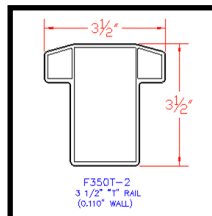

FENCE SALES CONTACT:

MARK KOBYLINSKI-FENCE SALES Eastern US
Direct Line:410-280-6895 DirectFAX: 866-220-4010
Cell: 440-759-2080
Email: mkobylinski@capitalforest.com
20+ Years Experience in Wholesale Fence Sales